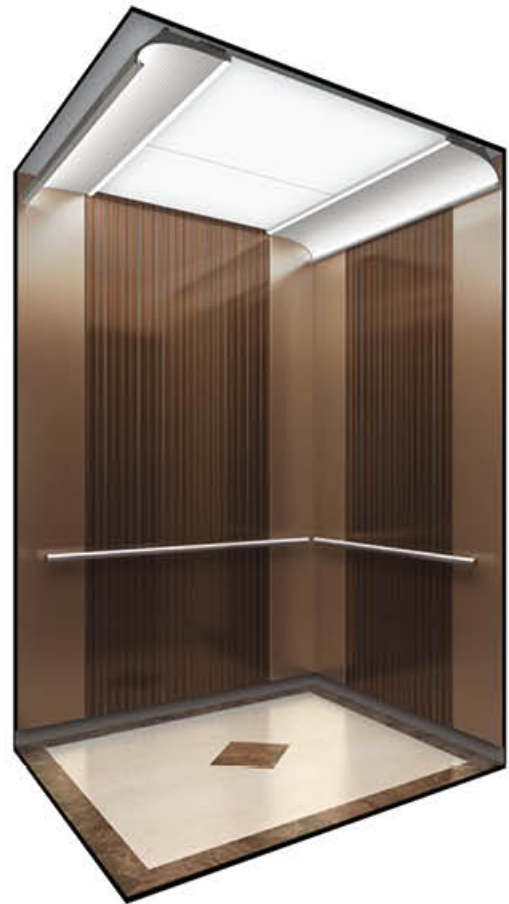

Car Specification

Ceiling	C-ES2
Car wall	W-KS2 (POT-002)
Car door	PCM-S (PCM-S03)
COP	CBX-D1C
Indicator	In COP
Handrail	HR-04 (STS HL)
Flooring	Deco tile (25MRS) Local