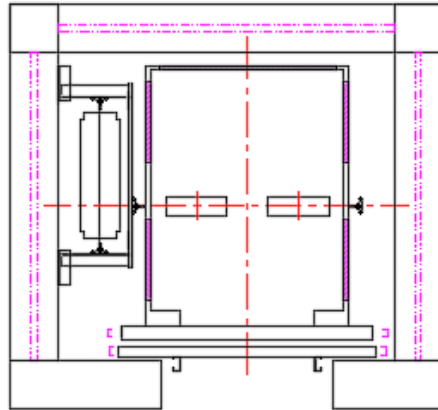

OE Offering for Square 3 sides in glass SIGMA

GS04-C101