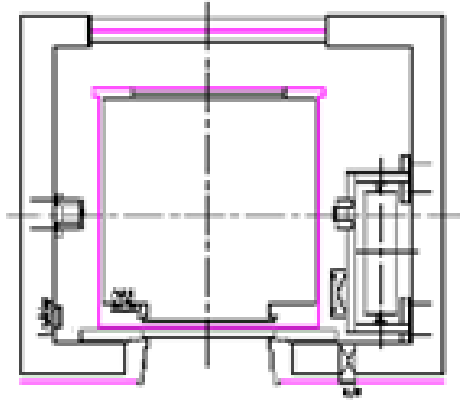

OE Offering Dimensions

Round / Diamond Type

Capacity		Entrance Opening (mm)	Opening Type	Car Outside Size (mm)		Hoistway Size (mm)	
Person	Load(kg)			Width	Depth	HW	HD
13	1000	900	Center	1400	2100	2450	2400
18	1350	1100	Center	1600	2350	2650	2650
21	1600	1100	Center	1800	2350	2850	2650

Note 1) DL 1800kg-2000kg need case by case to check panoramic cabin weight.

Note 2) For the Round / Diamond Type, "Car Outside Size" can be offered.

OE Offering Rear panel in glass

GS01-C100